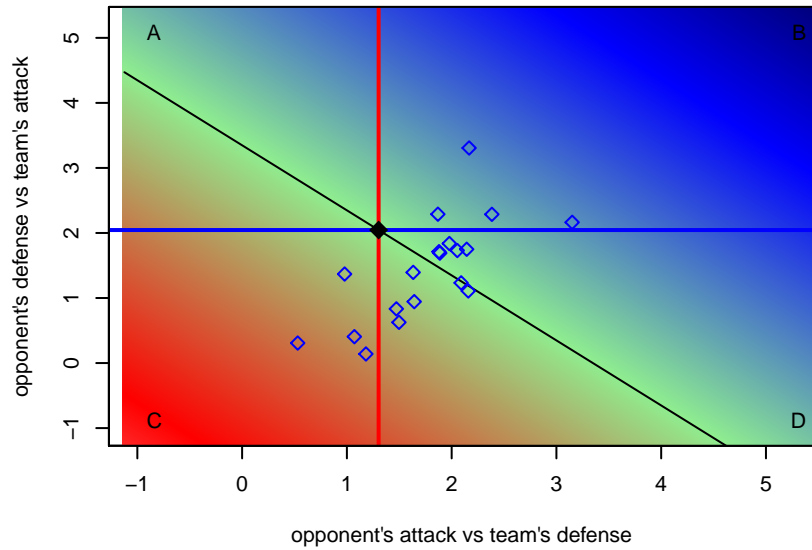

Venues played:
 2016 Clash At the Border Bronze U16
 2016 Beaverton Cup BU16 Silver
 2016 Mt Hood Challenge U16 Silver/Bronze
 2016 Win OYS B01 Division 1 White
 2016 OYS Presidents Cup B01

Westside Timbers Mundial B01
 Dots are actual minus expected GF (blue circles) and GA (red triangles).
 Blue line is smoothed change in attack strength. Red is smoothed change in defense strength.

**attack and defense variance (black dot)
relative to other teams
and top 10 in region**

**attack and defense rating
relative to others at age
and all opponents in last 13 months**

**attack and defense rating
relative to others at age
and all opponents in last 13 months**

Performance relative to 13 month average

Performance relative to 13 month average

Distribution of opponents
 Red = Lose zone, Blue = Win zone, Green = Even
 Black line separates win/lose zones

lot. A=Neither has attack advantage, B=Opponent has both attack and defense advantage, C=Opponent has both attack and defense disadvantage, D=Both have