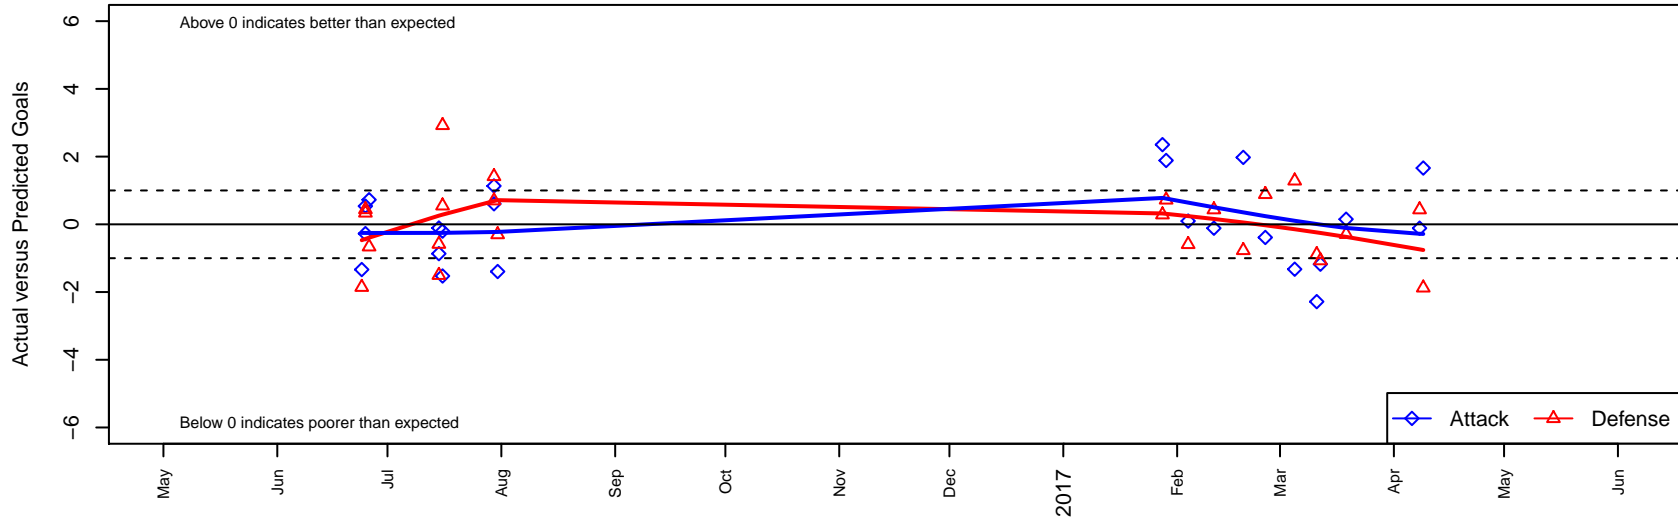

Westside Timbers Mundial B01

Westside Timbers
 Beaverton, OR
 B01 total strength=1283
 attack=7.73 defense=3.68
 spr league = Win OYS B01 Div 1 White
 notes= Reyes 2015

alt names used:
 WT 01B Mundial
 Westside Timbers 01B Mundial
 WESTSIDE TIMBERSWESTSIDE TIMBERS M
 Westside Timbers 01B Mundial
 Westside Timbers 01B Mundial

Venues played:
 2016 Clash At the Border Bronze U16
 2016 Beaverton Cup BU16 Silver
 2016 Mt Hood Challenge U16 Silver/Bronze
 2016 Win OYS B01 Division 1 White
 2016 OYS Presidents Cup B01

Westside Timbers Mundial B01
 Dots are actual minus expected GF (blue circles) and GA (red triangles).
 Blue line is smoothed change in attack strength. Red is smoothed change in defense strength.

**attack and defense variance (black dot)
relative to other teams
and top 10 in region**

**attack and defense rating
relative to others at age
and all opponents in last 13 months**

**attack and defense rating
relative to others at age
and all opponents in last 13 months**

Performance relative to 13 month average

Performance relative to 13 month average

Distribution of opponents
 Red = Lose zone, Blue = Win zone, Green = Even
 Black line separates win/lose zones

lot. A=Neither has attack advantage, B=Opponent has both attack and defense advantage, C=Opponent has both attack and defense disadvantage, D=Both have