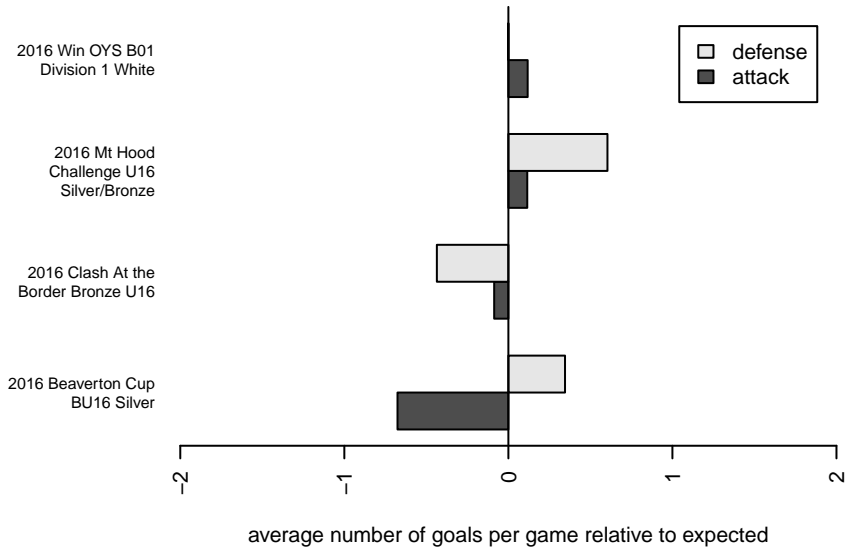

Venues played:
 2016 Clash At the Border Bronze U16
 2016 Beaverton Cup BU16 Silver
 2016 Mt Hood Challenge U16 Silver/Bronze
 2016 Win OYS B01 Division 1 White
 2016 OYS Presidents Cup B01

Westside Timbers Mundial B01
 Dots are actual minus expected GF (blue circles) and GA (red triangles).
 Blue line is smoothed change in attack strength. Red is smoothed change in defense strength.

**attack and defense variance (black dot)
relative to other teams
and top 10 in region**

**attack and defense rating
relative to others at age
and all opponents in last 13 months**

**attack and defense rating
relative to others at age
and all opponents in last 13 months**

Performance relative to 13 month average

Performance relative to 13 month average

Distribution of opponents
 Red = Lose zone, Blue = Win zone, Green = Even
 Black line separates win/lose zones

lot. A=Neither has attack advantage, B=Opponent has both attack and defense advantage, C=Opponent has both attack and defense disadvantage, D=Both have